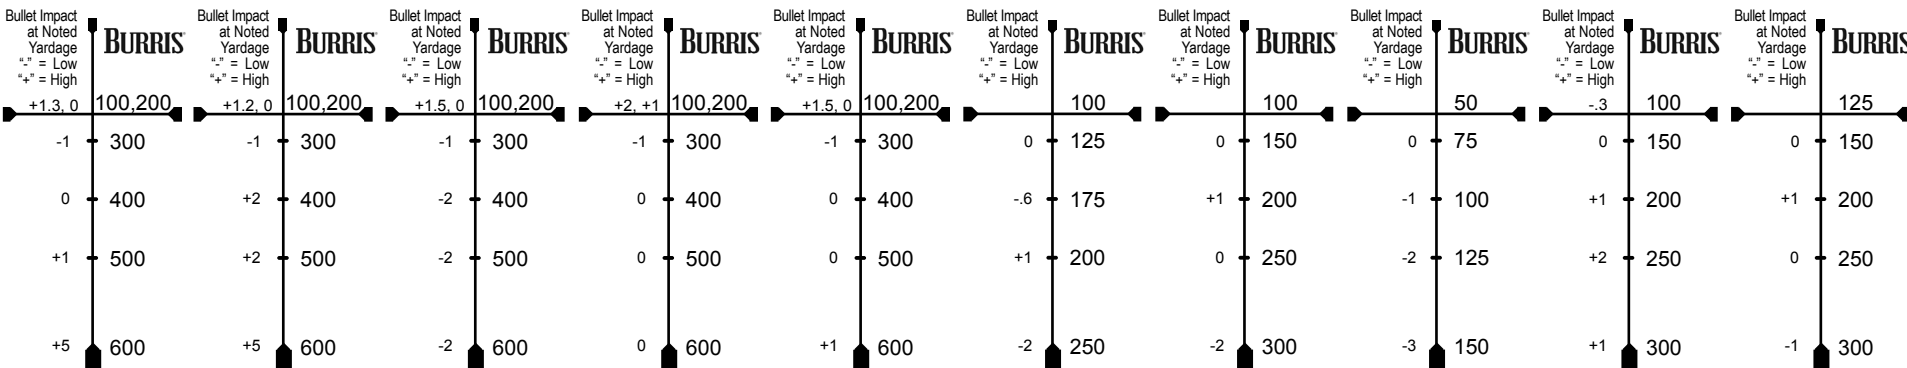

Ballistic Plex Trajectory Field Labels

INSTR-1022