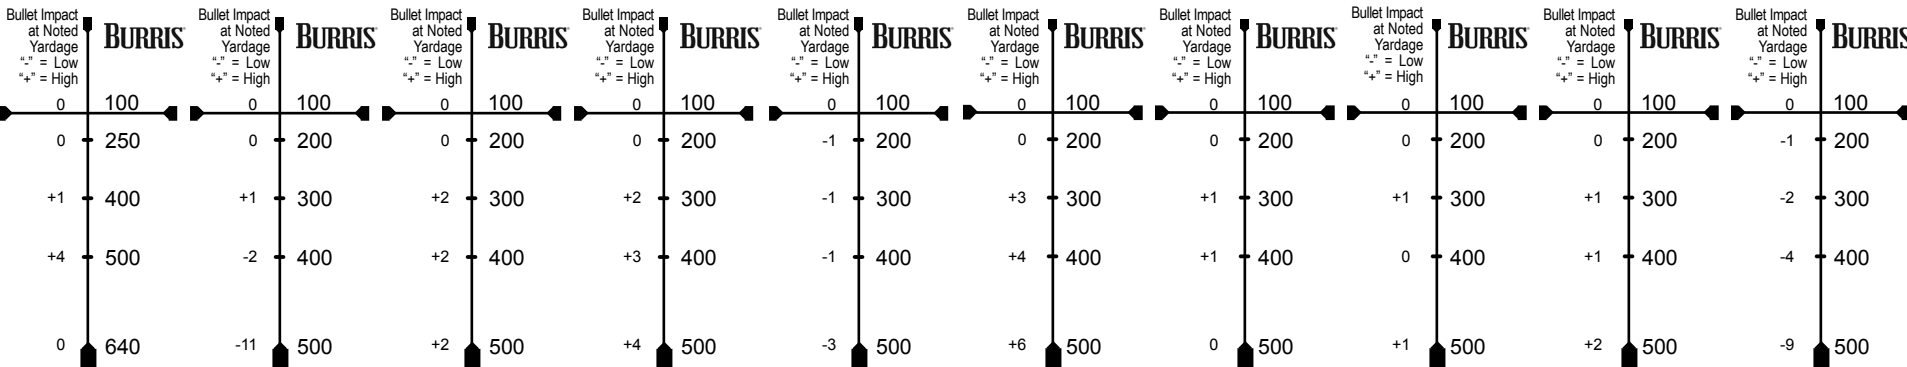

Popular Classic Factory Cartridge Examples

BURRIS Riflescope with Ballistic Plex™
.204 Ruger
40gr @ 3900

BURRIS Riflescope with Ballistic Plex™
.223 Rem
55gr @ 3240

BURRIS Riflescope with Ballistic Plex™
.243 Win
100gr @ 2960 fps

BURRIS Riflescope with Ballistic Plex™
.25-06 Rem
120gr @ 2990 fps

BURRIS Riflescope with Ballistic Plex™
.260 Rem
140gr @ 2750 fps

BURRIS Riflescope with Ballistic Plex™
.270 Win
130gr @ 3060 fps

BURRIS Riflescope with Ballistic Plex™
.270 Win
150gr @ 2850 fps

BURRIS Riflescope with Ballistic Plex™
7mm-08 Rem
140gr @ 2860 fps

BURRIS Riflescope with Ballistic Plex™
7mm Rem Mag
.7mm WSM & SAUM
175gr @ 2860 fps

BURRIS Riflescope with Ballistic Plex™
.308 Win
150gr @ 2820 fps

BURRIS Riflescope with Ballistic Plex™
.30-06
150gr @ 2910 fps

BURRIS Riflescope with Ballistic Plex™
.30-06
165gr @ 2800 fps

BURRIS Riflescope with Ballistic Plex™
.30-06
180gr @ 2700 fps

BURRIS Riflescope with Ballistic Plex™
.300 Win Mag,
.300 WSM & SAUM
180gr @ 2960 fps

BURRIS Riflescope with Ballistic Plex™
.338 Win Mag
225gr @ 2780fps

BURRIS Riflescope with Ballistic Plex™
.25-06 Rem
100gr @ 3210 fps

BURRIS Riflescope with Ballistic Plex™
7mm Rem Mag
.7mm WSM & SAUM
140gr @ 3138 fps

BURRIS Riflescope with Ballistic Plex™
.300 Win Mag,
.300 WSM & SAUM
150gr @ 3290fps

BURRIS Riflescope with Ballistic Plex™
.300 Ultra Mag
180gr @ 3300 fps

BURRIS Riflescope with Ballistic Plex™
.300 Ultra Mag
200gr @ 3100 fps