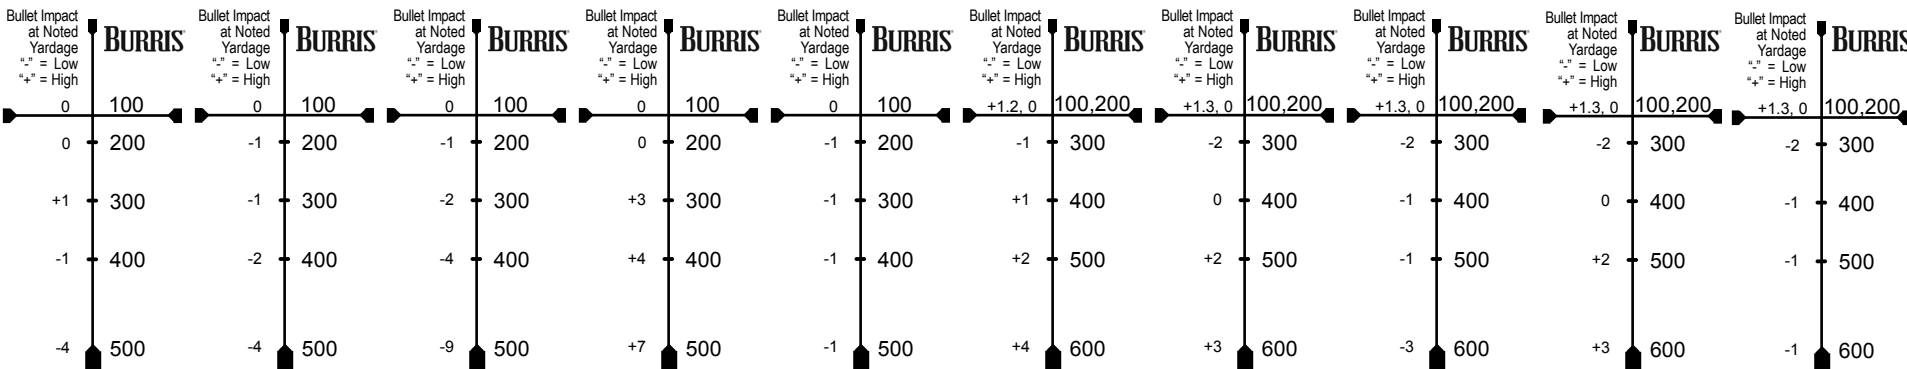

Other Premium Examples

BURRIS Riflescope with Ballistic Plex™
.270 Win 130gr
Silver Ballistic Tip
@ 3050 fps

BURRIS Riflescope with Ballistic Plex™
.270 Win Short Mag
130gr Silver Ballistic
Tip @ 3150 fps

BURRIS Riflescope with Ballistic Plex™
7mm Short Mag
160gr Partition
@ 2960 fps

BURRIS Riflescope with Ballistic Plex™
.30-06 150gr Silver
Ballistic Tip
@ 2900 fps

BURRIS Riflescope with Ballistic Plex™
.325 WSM 180gr
Ballistic Silver Tip
@ 3060 fps

BURRIS Riflescope with Ballistic Plex™
.17 Hornady
Mach 2 Rimfire
17gr VMax

BURRIS Riflescope with Ballistic Plex™
.17 Hornady
Magnum Rimfire
17gr VMax

BURRIS Riflescope with Ballistic Plex™
.22LR Rimfire
36gr CCI
Hollowpoint

BURRIS Riflescope with Ballistic Plex™
.45 Cal Muzz 150gr
Barnes/Knight Sabot
@ 2639fps

BURRIS Riflescope with Ballistic Plex™
.50 Cal Muzz 250gr
Barnes/Knight Sabot
@ 2100 fps